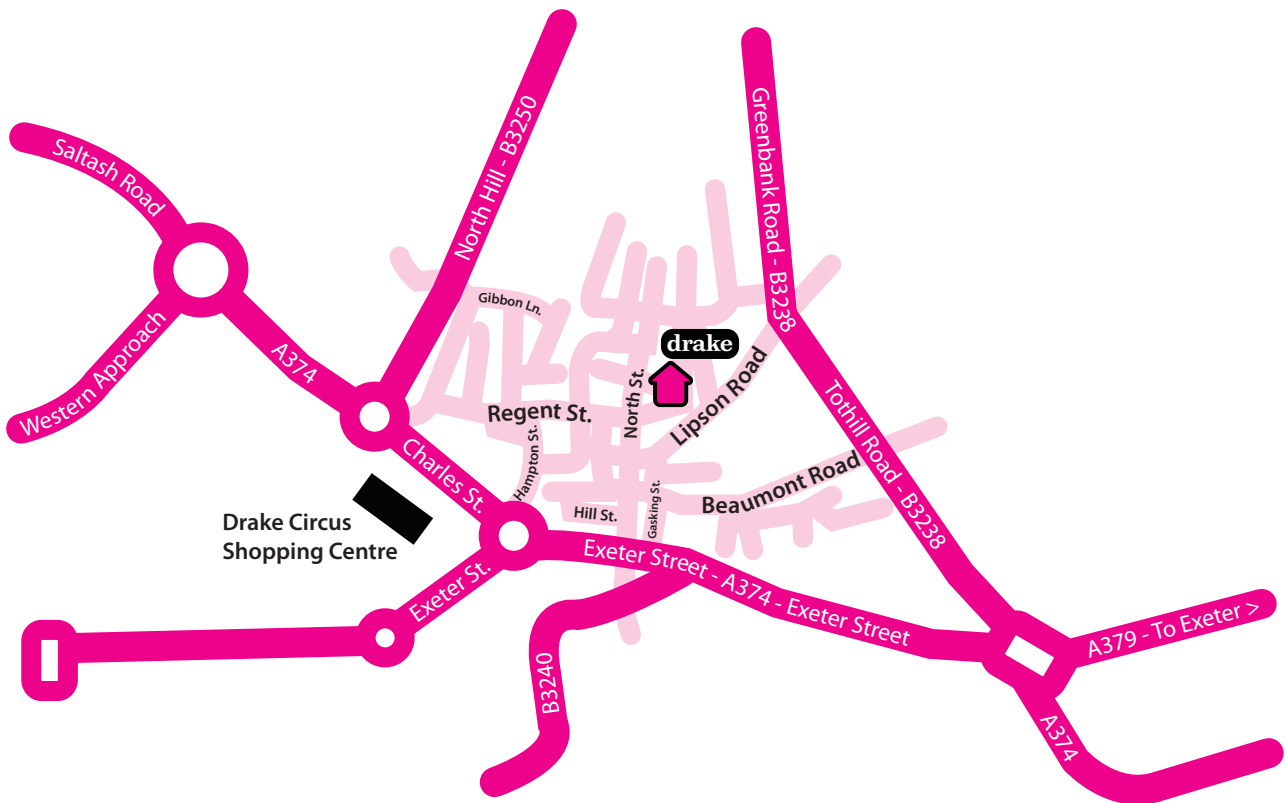

drake's location in plymouth city centre:

drake

29/30 Regent Street,
Plymouth, PL4 8BB

t: 01752 225995
e: office@drake.uk.com
w: drake.uk.com